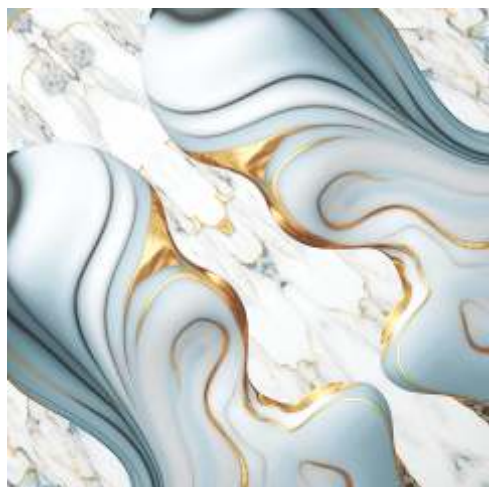

# SPL POLISHED

CENTENARY AQUA

AURA GOLDEN  
AQUA

BOOKMATCH

View

60x60 CM

CENTENARY  
AQUA

BOOKMATCH