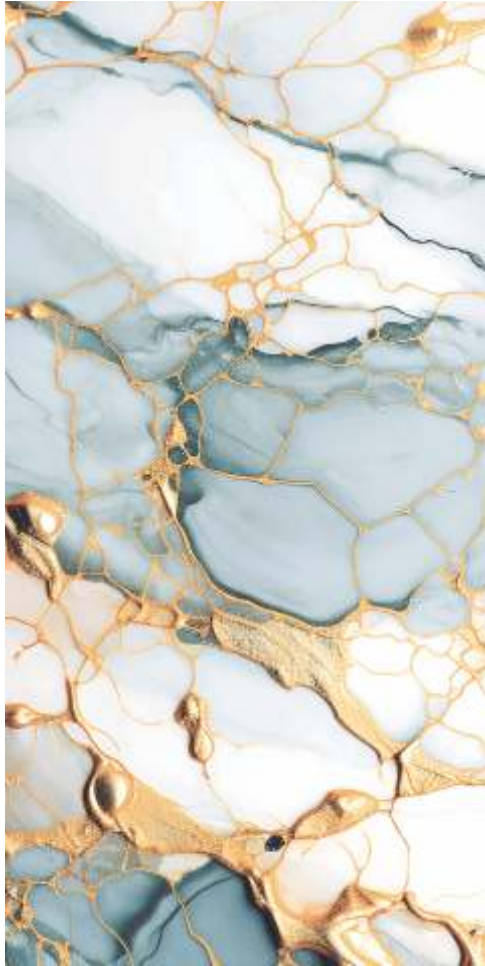

60x120 CM

CADENCE
GREEN