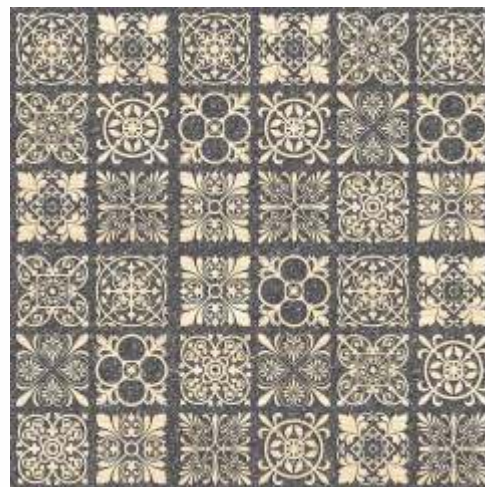

# MATT

KALEEN

ACRO

ACRO

60x60 CM

AERIAL

360°  
View

ARCHEO