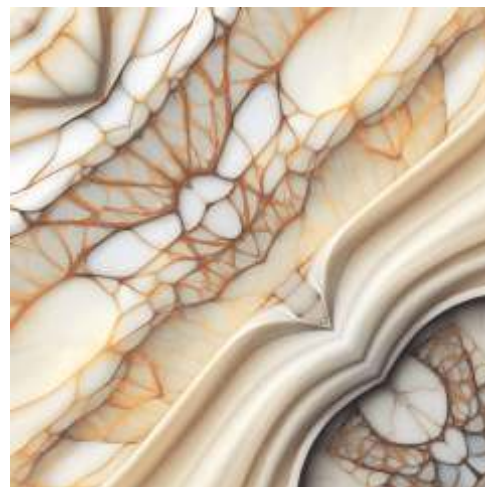

BOOKMATCH

NEW

WITTY
YELLOW