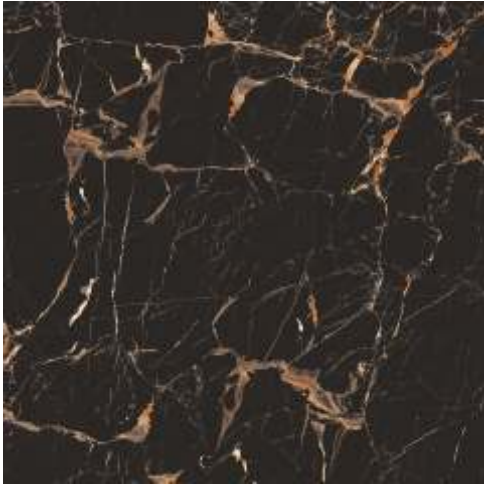

# ELITE PLUS

**60x60 CM**

ELITE

HIGH GLOSSY

ESTONIA SILVER

60x60 CM

ESTONIA  
GOLD

Random Phases Available