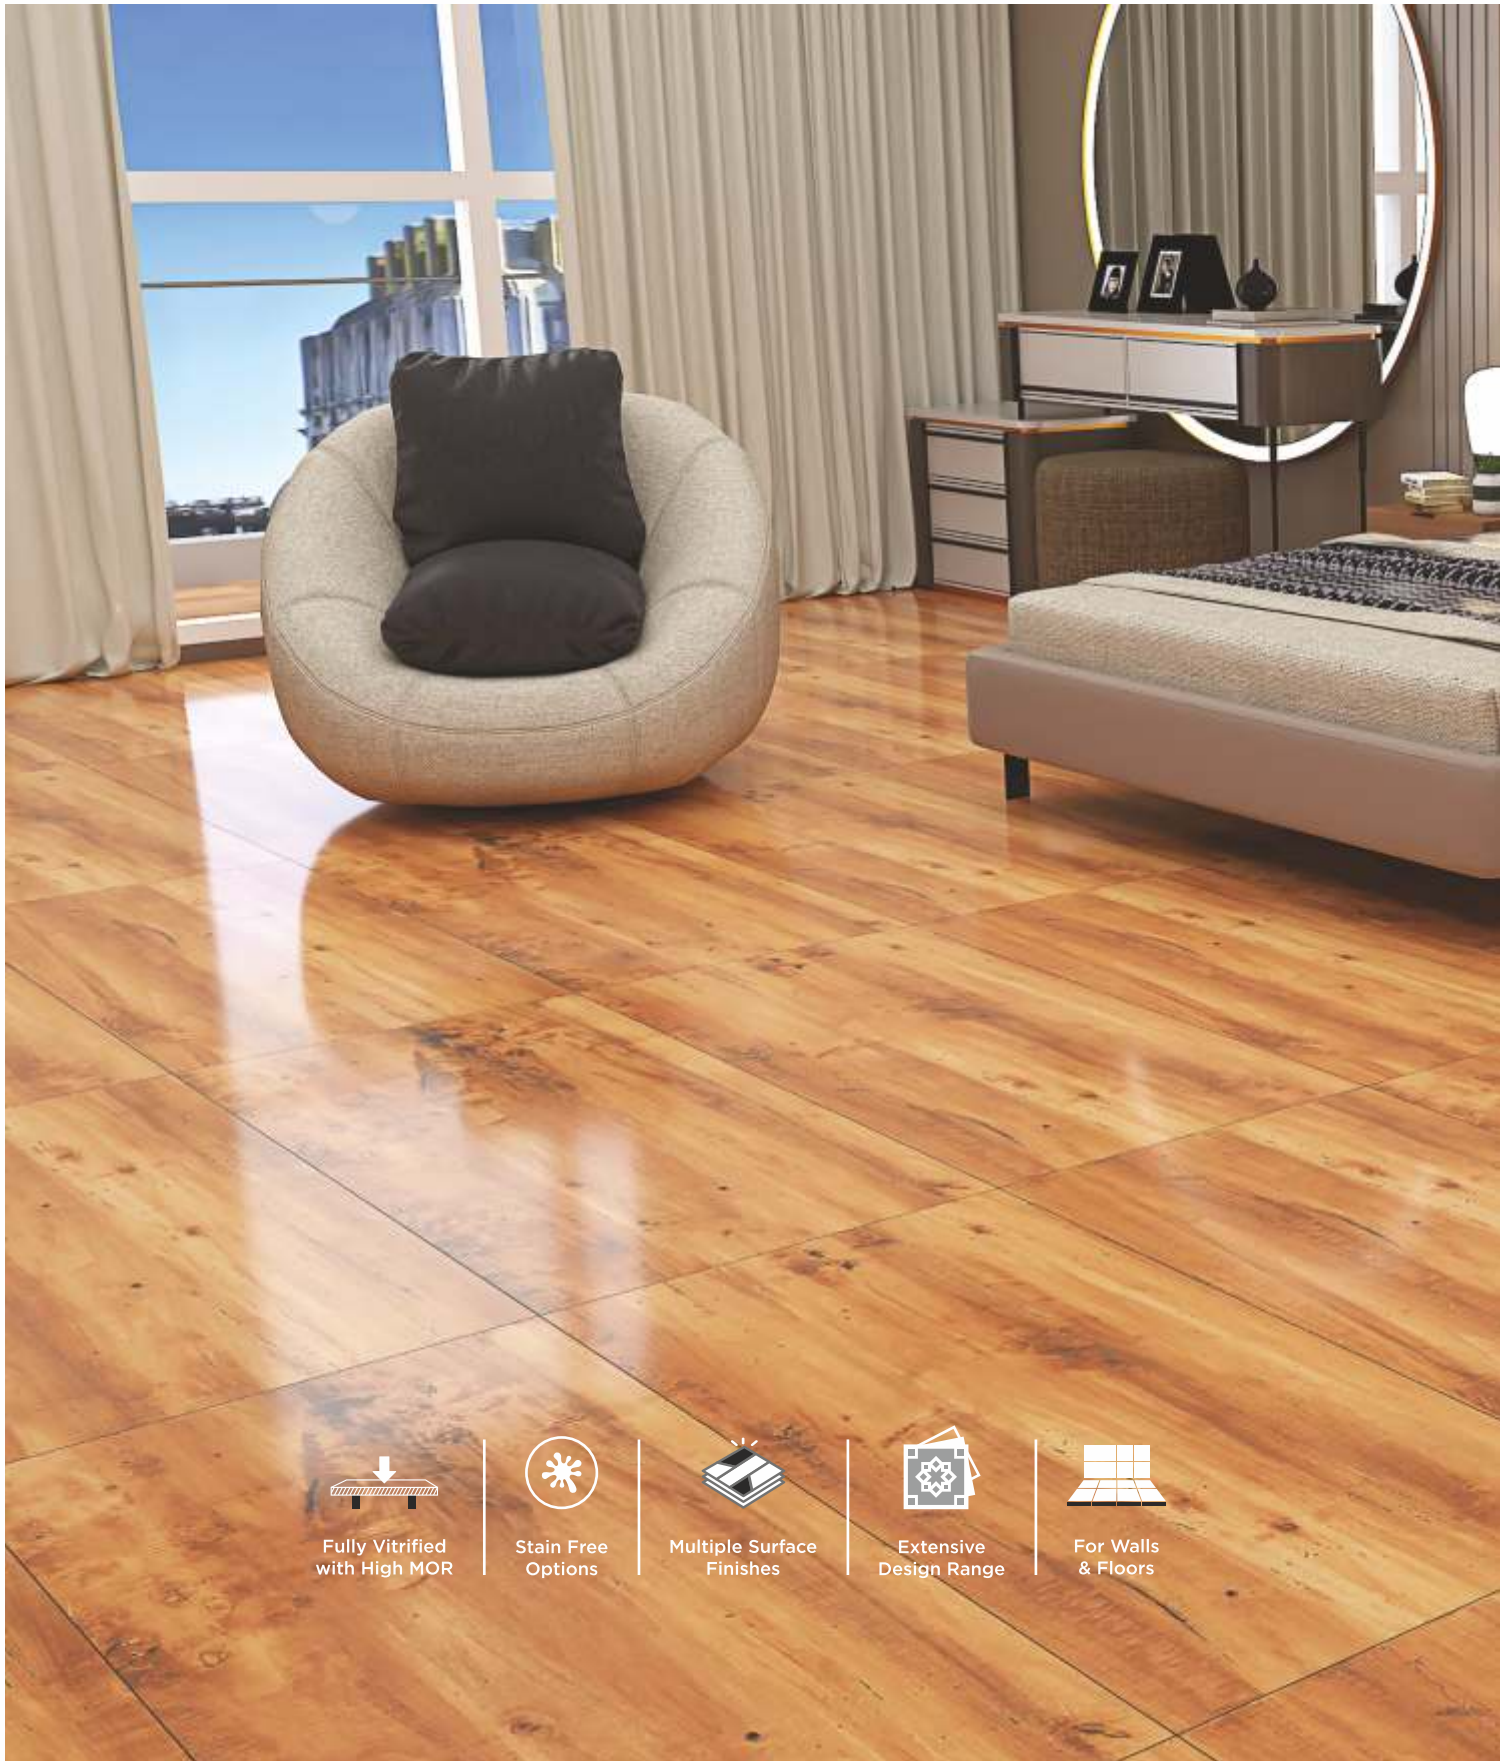

# ELITE PLUS

**60x120 CM**

ELITE PLUS

**SPL HIGH GLOSSY**

COPPER LEAF HL & CLOVER OLIVE

60x120 CM

COPPER  
LEAF HL

360°  
View