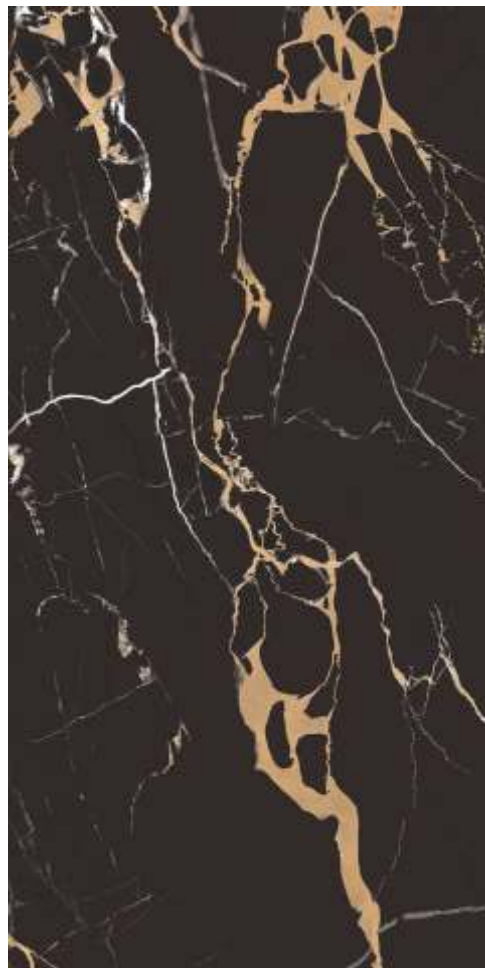

BRAZOS  
GOLD

Random Phases Available

ELITE PLUS

HIGH GLOSSY

BRECCIA GOLD

60x120 CM

BRECCIA  
BLUE

Random Phases Available